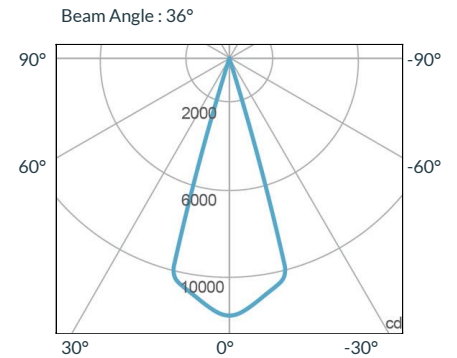

SPECIFICATIONS

Beam Angle	19° / 36° / 50°
CRI / TLCI	95/90 typical (in CCT Mode of 2800K-6500K)
Dimming	100% - 0% flicker free
Power Draw	175W max
AC Input	100 - 240V AC, 50 - 60Hz
Remote Control	DMX 512
Cooling	Fan Cooled
Acoustic Noise	21 dBA
Operating Temp.	32 - 104°F (0 - 40°C)
Weight (Fixture + Power Supply)	12.3lb / 5.6kg
Gobo Size	Diameter: M Size (66mm)
	Max Image: 48mm
	Max Thickness: 1mm

- Cine-Grade Light Quality
- Point-Source LED
- DMX Controllable
- 175W Power Draw
- Carries Four Shutter Blades

MECHANICAL FIGURES

TILT/ROTATION

PHOTOMETRIC DATA

19 Degree

Distance		3' (~0.9 m)	10' (~3.0 m)	15' (~4.6 m)
@3200K	fc	3754	306	151
	lux	40408	3294	1626
@5600K	fc	4121	336	166
	lux	44359	3617	1787
Beam Diameter		Ø 0.9' (~0.3m)	Ø 3.1' (~0.9m)	Ø 4.6' (~1.4m)

36 Degree

Distance		3' (~0.9 m)	10' (~3.0 m)	15' (~4.6 m)
@3200K	fc	1454	124	60
	lux	15651	1335	646
@5600K	fc	1629	138	68
	lux	17535	1486	732
Beam Diameter		Ø 1.7' (~0.5m)	Ø 5.6' (~1.7m)	Ø 8.4' (~2.6m)

50 Degree

Distance		3' (~0.9 m)	10' (~3.0 m)	15' (~4.6 m)
@3200K	fc	477	43	21
	lux	5135	463	227
@5600K	fc	557	46	20
	lux	5996	496	216
Beam Diameter		Ø 1.9' (~0.6m)	Ø 6.3' (~1.9m)	Ø 9.6' (~2.9m)

MODE DESCRIPTION