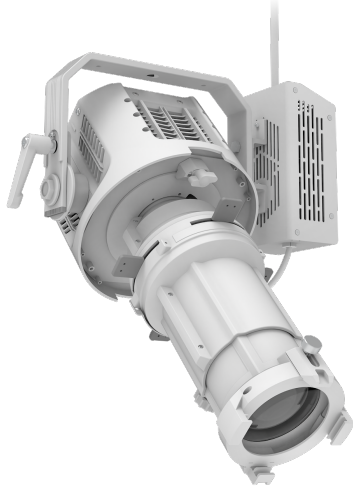

P5L Ellipsoidal Light (Clamp)

175W LED/ 19° / 36° / 50°

ORDERING GUIDE

CXP5L - - - - **CLP** - **PSV** -

Field Angle

19 19°
36 36°
50 50°

Mode

CLR All Modes
EZ All EZ Modes
RGB RGB Mode Only
CCT Tunable CCT Mode Only
3200 Fixed 3200K
5600 Fixed 5600K

Finish

WH White
BK Black

Mount

CLP Clamp Mount

Power Supply & Control

PSV Power Supply

Plug/Connection

US US 120V
EU EU 220V

SPECIFICATIONS

Beam Angle	19° / 36° / 50°
CRI / TLCI	95/90 typical (in CCT Mode of 2800K-6500K)
Dimming	100% - 0% flicker free
Power Draw	175W max
AC Input	100 - 240V AC, 50 - 60Hz
Remote Control	DMX 512
Cooling	Fan Cooled
Acoustic Noise	21 dBA
Operating Temp.	32 - 104°F (0 - 40°C)
Weight (Fixture + Power Supply)	12.3lb / 5.6kg
Gobo Size	Diameter: M Size (66mm)
	Max Image: 48mm
	Max Thickness: 1mm

- Cine-Grade Light Quality
- Point-Source LED
- DMX Controllable
- 175W Power Draw
- Carries Four Shutter Blades

MECHANICAL FIGURES

TILT/ROTATION

PHOTOMETRIC DATA

19 Degree

Distance		3' (~0.9 m)	10' (~3.0 m)	15' (~4.6 m)
@3200K	fc	3754	306	151
	lux	40408	3294	1626
@5600K	fc	4121	336	166
	lux	44359	3617	1787
Beam Diameter		Ø 0.9' (~0.3m)	Ø 3.1' (~0.9m)	Ø 4.6' (~1.4m)