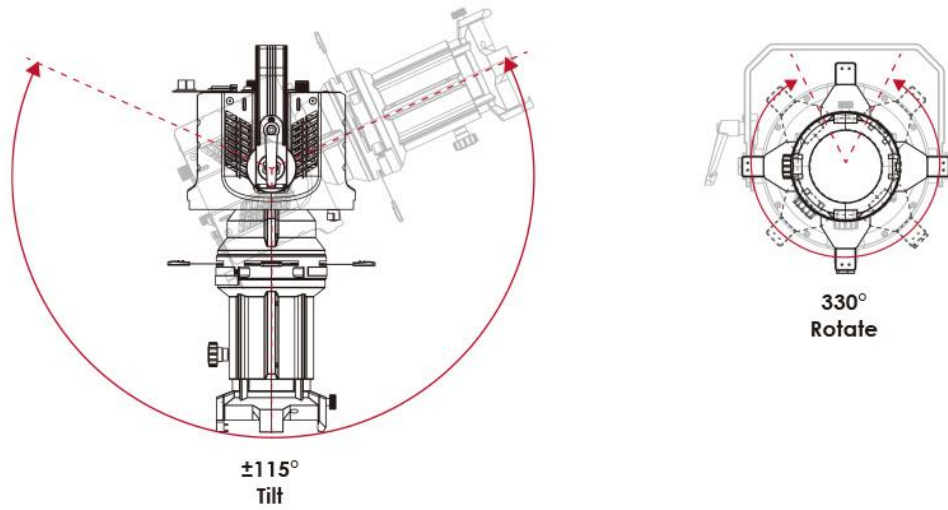

SPECIFICATIONS

Beam Angle	19° / 36° / 50°
CRI / TLCI	95/90 typical (in CCT Mode of 2800K-6500K)
Dimming	100% - 0% flicker free
Power Draw	175W max
AC Input	100 - 240V AC, 50 - 60Hz
Remote Control	DMX 512
Cooling	Fan Cooled
Acoustic Noise	21 dBA
Operating Temp.	32 - 104°F (0 - 40°C)
Weight (Fixture + Power Supply)	12.3lb / 5.6kg
Gobo Size	Diameter: M Size (66mm)
	Max Image: 48mm
	Max Thickness: 1mm

- Cine-Grade Light Quality
- Point-Source LED
- DMX Controllable
- 175W Power Draw
- Carries Four Shutter Blades

MECHANICAL FIGURES

TILT/ROTATION

PHOTOMETRIC DATA

19 Degree

Distance		3' (~0.9 m)	10' (~3.0 m)	15' (~4.6 m)
@3200K	fc	3754	306	151
	lux	40408	3294	1626
@5600K	fc	4121	336	166
	lux	44359	3617	1787
Beam Diameter		Ø 0.9' (~0.3m)	Ø 3.1' (~0.9m)	Ø 4.6' (~1.4m)

36 Degree

Distance		3' (~0.9 m)	10' (~3.0 m)	15' (~4.6 m)
@3200K	fc	1454	124	60
	lux	15651	1335	646
@5600K	fc	1629	138	68
	lux	17535	1486	732
Beam Diameter		Ø 1.7' (~0.5m)	Ø 5.6' (~1.7m)	Ø 8.4' (~2.6m)

50 Degree

Distance		3' (~0.9 m)	10' (~3.0 m)	15' (~4.6 m)
@3200K	fc	477	43	21
	lux	5135	463	227
@5600K	fc	557	46	20
	lux	5996	496	216
Beam Diameter		Ø 1.9' (~0.6m)	Ø 6.3' (~1.9m)	Ø 9.6' (~2.9m)

MODE DESCRIPTION