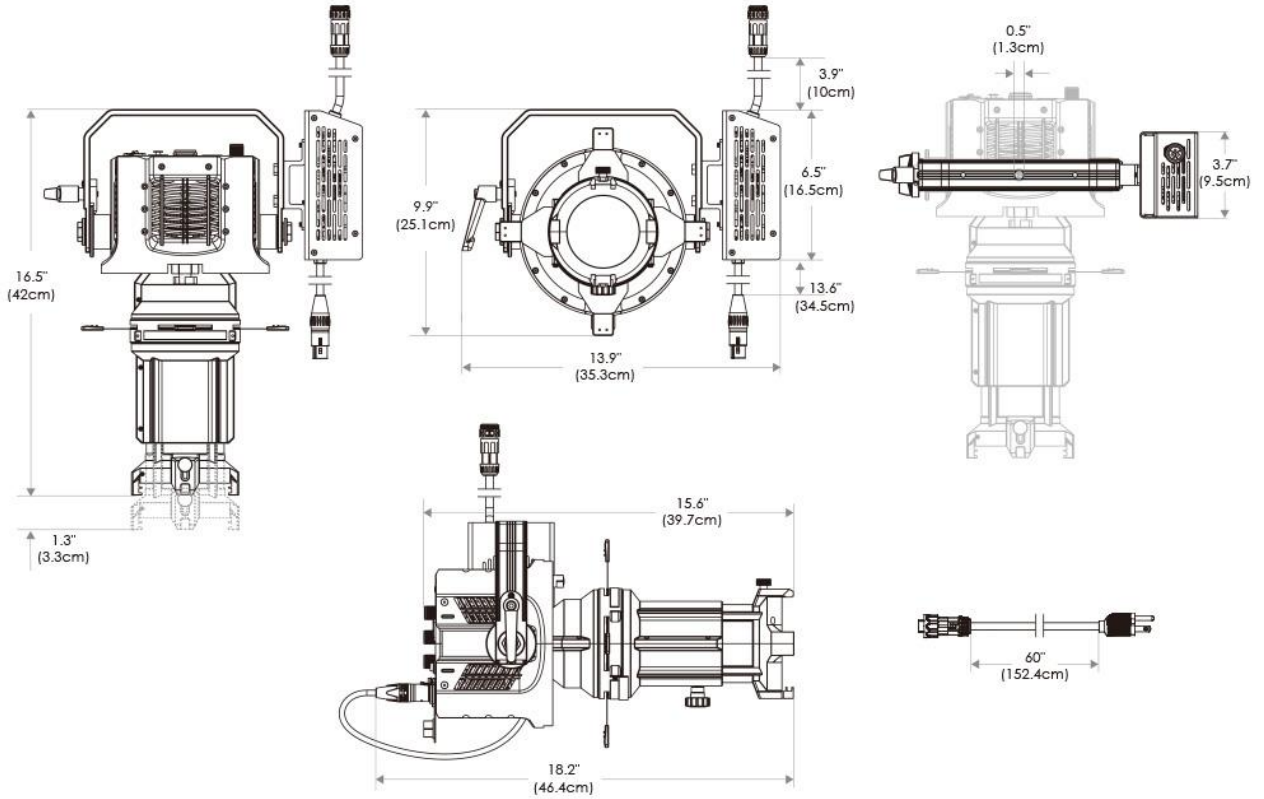

P5L Ellipsoidal Light (Clamp)

175W LED/ 19° / 36° / 50°

ORDERING GUIDE

CXP5L - - - - **CLP** - **PSV** -

Field Angle

19 19°
36 36°
50 50°

Mode

CLR All Modes
EZ All EZ Modes
RGB RGB Mode Only
CCT Tunable CCT Mode Only
3200 Fixed 3200K
5600 Fixed 5600K

SPECIFICATIONS

Beam Angle	19° / 36° / 50°
CRI / TLCI	95/90 typical (in CCT Mode of 2800K-6500K)
Dimming	100% - 0% flicker free
Power Draw	175W max
AC Input	100 - 240V AC, 50 - 60Hz
Remote Control	DMX 512
Cooling	Fan Cooled
Acoustic Noise	21 dBA
Operating Temp.	32 - 104°F (0 - 40°C)
Weight (Fixture + Power Supply)	12.3lb / 5.6kg
Gobo Size	Diameter: M Size (66mm)
	Max Image: 48mm
	Max Thickness: 1mm

- Cine-Grade Light Quality
- Point-Source LED
- DMX Controllable
- 175W Power Draw
- Carries Four Shutter Blades

MECHANICAL FIGURES

TILT/ROTATION

PHOTOMETRIC DATA

19 Degree

Distance		3' (~0.9 m)	10' (~3.0 m)	15' (~4.6 m)
@3200K	fc	3754	306	151
	lux	40408	3294	1626
@5600K	fc	4121	336	166
	lux	44359	3617	1787
Beam Diameter		Ø 0.9' (~0.3m)	Ø 3.1' (~0.9m)	Ø 4.6' (~1.4m)

36 Degree

Distance		3' (~0.9 m)	10' (~3.0 m)	15' (~4.6 m)
@3200K	fc	1454	124	60
	lux	15651	1335	646
@5600K	fc	1629	138	68
	lux	17535	1486	732
Beam Diameter		Ø 1.7' (~0.5m)	Ø 5.6' (~1.7m)	Ø 8.4' (~2.6m)