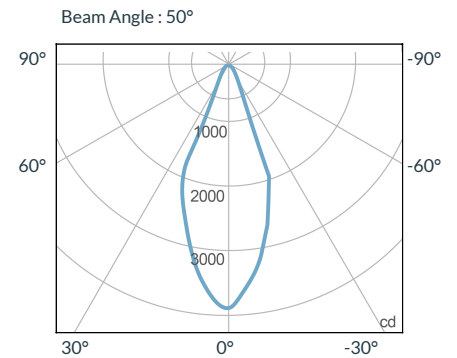

- Cine-Grade Light Quality
- Point-Source LED
- DMX Controllable
- 175W Power Draw
- Carries Four Shutter Blades

MECHANICAL FIGURES

TILT/ROTATION

PHOTOMETRIC DATA

19 Degree

Distance		3' (~0.9 m)	10' (~3.0 m)	15' (~4.6 m)
@3200K	fc	3754	306	151
	lux	40408	3294	1626
@5600K	fc	4121	336	166
	lux	44359	3617	1787
Beam Diameter		Ø 0.9' (~0.3m)	Ø 3.1' (~0.9m)	Ø 4.6' (~1.4m)

36 Degree

Distance		3' (~0.9 m)	10' (~3.0 m)	15' (~4.6 m)
@3200K	fc	1454	124	60
	lux	15651	1335	646
@5600K	fc	1629	138	68
	lux	17535	1486	732
Beam Diameter		Ø 1.7' (~0.5m)	Ø 5.6' (~1.7m)	Ø 8.4' (~2.6m)

50 Degree

Distance		3' (~0.9 m)	10' (~3.0 m)	15' (~4.6 m)
@3200K	fc	477	43	21
	lux	5135	463	227
@5600K	fc	557	46	20
	lux	5996	496	216
Beam Diameter		Ø 1.9' (~0.6m)	Ø 6.3' (~1.9m)	Ø 9.6' (~2.9m)

MODE DESCRIPTION