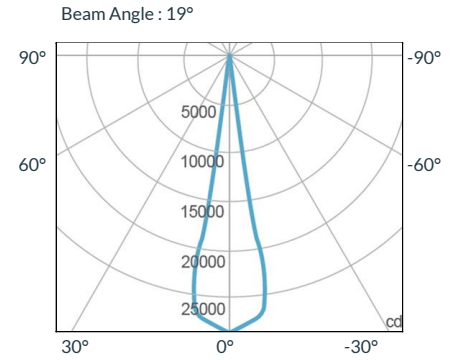

SPECIFICATIONS

Beam Angle	19° / 36° / 50°
CRI / TLCI	95/90 typical (in CCT Mode of 2800K-6500K)
Dimming	100% - 0% flicker free
Power Draw	175W max
AC Input	100 - 240V AC, 50 - 60Hz
Remote Control	DMX 512
Cooling	Fan Cooled
Acoustic Noise	21 dBA
Operating Temp.	32 - 104°F (0 - 40°C)
Weight (Fixture + Power Supply)	12.3lb / 5.6kg
Gobo Size	Diameter: M Size (66mm)
	Max Image: 48mm
	Max Thickness: 1mm

- Cine-Grade Light Quality
- Point-Source LED
- DMX Controllable
- 175W Power Draw
- Carries Four Shutter Blades

MECHANICAL FIGURES

TILT/ROTATION

PHOTOMETRIC DATA

19 Degree

Distance		3' (~0.9 m)	10' (~3.0 m)	15' (~4.6 m)
@3200K	fc	3754	306	151
	lux	40408	3294	1626
@5600K	fc	4121	336	166
	lux	44359	3617	1787
Beam Diameter		Ø 0.9' (~0.3m)	Ø 3.1' (~0.9m)	Ø 4.6' (~1.4m)

36 Degree

Distance		3' (~0.9 m)	10' (~3.0 m)	15' (~4.6 m)
@3200K	fc	1454	124	60
	lux	15651	1335	646
@5600K	fc	1629	138	68
	lux	17535	1486	732
Beam Diameter		Ø 1.7' (~0.5m)	Ø 5.6' (~1.7m)	Ø 8.4' (~2.6m)

50 Degree

Distance		3' (~0.9 m)	10' (~3.0 m)	15' (~4.6 m)
@3200K	fc	477	43	21
	lux	5135	463	227
@5600K	fc	557	46	20
	lux	5996	496	216
Beam Diameter		Ø 1.9' (~0.6m)	Ø 6.3' (~1.9m)	Ø 9.6' (~2.9m)

MODE DESCRIPTION